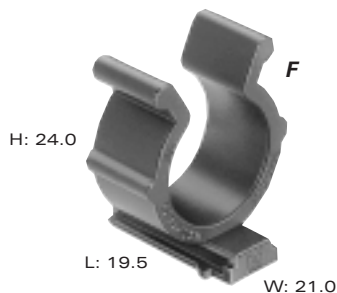

F PART NO: **10720007**
DESCRIPTION: Tube Clip (Self-Locking)
SIZE: 19.5L x 24.0H x 21.0W
COLOR: Black
MATERIAL: PA66

<http://delphi.com/products/connect>