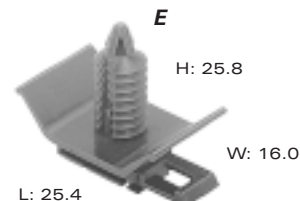

Connectors are positively positioned within the vehicle via the use of Delphi Packard's integral connector clips. These clips are easily assembled to the connectors and reliably remain in position. Designs incorporate features that prevent movement or rattling regardless of driving conditions.

A PART NO: 12186353
DESCRIPTION: Clip (Self Locking)
SIZE: 25.4L x 24.8H x 8.5W
COLOR: Black
MATERIAL: PA66 HS IM

D PART NO: 12110517
DESCRIPTION: Clip (Self Locking)
SIZE: 32.3L x 26.8H x 25.4W
COLOR: Black
MATERIAL: PA66 HS IM

B PART NO: 12047835
DESCRIPTION: Clip
SIZE: 12.2L x 23.8H x 8.4W
COLOR: Black
MATERIAL: PA6
NOTE: Attach by sonic weld (preferred) or adhesive.

E PART NO: 12110783
DESCRIPTION: Clip (Self Locking)
SIZE: 25.4L x 25.8H x 16.0W
COLOR: Black
MATERIAL: PA66 HS IM

C PART NO: 12084149 (Black)
MATERIAL: PP IM
PART NO: 12110290 (Gray)
MATERIAL: PA66 HS IM
DESCRIPTION: Clip (Self Locking)
SIZE: 25.4L x 19.5H x 8.5W

SECTION NOTES:

- Contact your regional support representative at the number listed below.
- Product information shown is a representative sample of the available plastic and metal clips.
- Self-locking clips require connectors with self-locking features.