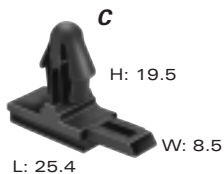

A PART NO: 12186353
DESCRIPTION: Clip (Self Locking)
SIZE: 25.4L x 24.8H x 8.5W
COLOR: Black
MATERIAL: PA66 HS IM

D PART NO: 12110517
DESCRIPTION: Clip (Self Locking)
SIZE: 32.3L x 26.8H x 25.4W
COLOR: Black
MATERIAL: PA66 HS IM

B PART NO: 12047835
DESCRIPTION: Clip
SIZE: 12.2L x 23.8H x 8.4W
COLOR: Black
MATERIAL: PA6
NOTE: Attach by sonic weld (preferred) or adhesive.

E PART NO: 12110783
DESCRIPTION: Clip (Self Locking)
SIZE: 25.4L x 25.8H x 16.0W
COLOR: Black
MATERIAL: PA66 HS IM

C PART NO: 12084149 (Black)
MATERIAL: PP IM
PART NO: 12110290 (Gray)
MATERIAL: PA66 HS IM
DESCRIPTION: Clip (Self Locking)
SIZE: 25.4L x 19.5H x 8.5W

SECTION NOTES:

- Contact your regional support representative at the number listed below.
- Product information shown is a representative sample of the available plastic and metal clips.
- Self-locking clips require connectors with self-locking features.

A PART NO: **08905563**
 DESCRIPTION: Clip
 SIZE: 12.2L x 18.6H x 10.1W
 COLOR: Black
 MATERIAL: PP IM
 NOTE: Attach by sonic weld (preferred) or adhesive.

B PART NO: **12084561**
 DESCRIPTION: Clip
 SIZE: 12.2L x 17.4H x 10.1W
 COLOR: Gray
 MATERIAL: PA66 HS IM
 NOTE: Attach by sonic weld (preferred) or adhesive.