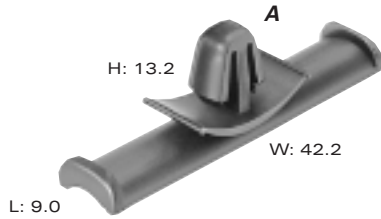

A PART NO: **08905563**
 DESCRIPTION: Clip
 SIZE: 12.2L x 18.6H x 10.1W
 COLOR: Black
 MATERIAL: PP IM
 NOTE: Attach by sonic weld (preferred) or adhesive.

B PART NO: **12084561**
 DESCRIPTION: Clip
 SIZE: 12.2L x 17.4H x 10.1W
 COLOR: Gray
 MATERIAL: PA66 HS IM
 NOTE: Attach by sonic weld (preferred) or adhesive.

C PART NO: **10717452**
 DESCRIPTION: Clip (Self-Locking)
 SIZE: 19.0L x 13.0H x 13.0W
 COLOR: Black
 MATERIAL: PA66

D PART NO: **15439875**
 DESCRIPTION: Clip (Self-Locking)
 SIZE: 23.0L x 12.8H x 21.4W
 COLOR: Black
 MATERIAL: PA66

E PART NO: **15427170**
 DESCRIPTION: Clip (Self-Locking)
 SIZE: 23.0L x 12.8H x 21.4W
 COLOR: Black
 MATERIAL: PA66

F PART NO: **10720007**
 DESCRIPTION: Tube Clip (Self-Locking)
 SIZE: 19.5L x 24.0H x 21.0W
 COLOR: Black
 MATERIAL: PA66

<http://delphi.com/products/connect>

A PART NO: **12147875**
 DESCRIPTION: Harness Clip
 SIZE: 9.0L x 13.2H x 42.2W
 COLOR: Black
 MATERIAL: PA66

C PART NO: **10719204**
 DESCRIPTION: Fixing Clip
 SIZE: 11.5L x 17.0H x 20.0W
 COLOR: Black
 MATERIAL: PA66