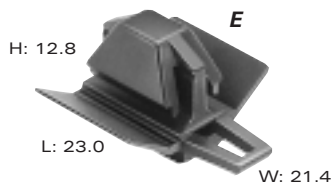

B PART NO: 12047835
DESCRIPTION: Clip
SIZE: 12.2L x 23.8H x 8.4W
COLOR: Black
MATERIAL: PA6
NOTE: Attach by sonic weld (preferred) or adhesive.

E PART NO: 12110783
DESCRIPTION: Clip (Self Locking)
SIZE: 25.4L x 25.8H x 16.0W
COLOR: Black
MATERIAL: PA66 HS IM

C PART NO: 12084149 (Black)
MATERIAL: PP IM
PART NO: 12110290 (Gray)
MATERIAL: PA66 HS IM
DESCRIPTION: Clip (Self Locking)
SIZE: 25.4L x 19.5H x 8.5W

SECTION NOTES:

- Contact your regional support representative at the number listed below.
- Product information shown is a representative sample of the available plastic and metal clips.
- Self-locking clips require connectors with self-locking features.

A PART NO: **08905563**
 DESCRIPTION: Clip
 SIZE: 12.2L x 18.6H x 10.1W
 COLOR: Black
 MATERIAL: PP IM
 NOTE: Attach by sonic weld (preferred) or adhesive.

B PART NO: **12084561**
 DESCRIPTION: Clip
 SIZE: 12.2L x 17.4H x 10.1W
 COLOR: Gray
 MATERIAL: PA66 HS IM
 NOTE: Attach by sonic weld (preferred) or adhesive.

C PART NO: **10717452**
 DESCRIPTION: Clip (Self-Locking)
 SIZE: 19.0L x 13.0H x 13.0W
 COLOR: Black
 MATERIAL: PA66

D PART NO: **15439875**
 DESCRIPTION: Clip (Self-Locking)
 SIZE: 23.0L x 12.8H x 21.4W
 COLOR: Black
 MATERIAL: PA66