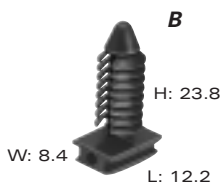

Connectors are positively positioned within the vehicle via the use of Delphi Packard's integral connector clips. These clips are easily assembled to the connectors and reliably remain in position. Designs incorporate features that prevent movement or rattling regardless of driving conditions.

A PART NO: 12186353
DESCRIPTION: Clip (Self Locking)
SIZE: 25.4L x 24.8H x 8.5W
COLOR: Black
MATERIAL: PA66 HS IM

D PART NO: 12110517
DESCRIPTION: Clip (Self Locking)
SIZE: 32.3L x 26.8H x 25.4W
COLOR: Black
MATERIAL: PA66 HS IM

B PART NO: 12047835
DESCRIPTION: Clip
SIZE: 12.2L x 23.8H x 8.4W
COLOR: Black
MATERIAL: PA6
NOTE: Attach by sonic weld (preferred) or adhesive.

E PART NO: 12110783
DESCRIPTION: Clip (Self Locking)
SIZE: 25.4L x 25.8H x 16.0W
COLOR: Black
MATERIAL: PA66 HS IM

C PART NO: 12084149 (Black)
MATERIAL: PP IM
PART NO: 12110290 (Gray)
MATERIAL: PA66 HS IM
DESCRIPTION: Clip (Self Locking)
SIZE: 25.4L x 19.5H x 8.5W

SECTION NOTES:

- Contact your regional support representative at the number listed below.
- Product information shown is a representative sample of the available plastic and metal clips.
- Self-locking clips require connectors with self-locking features.