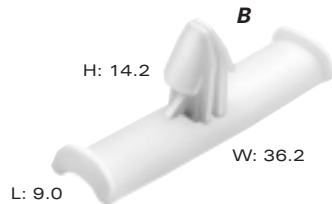

A PART NO: **08905563**
 DESCRIPTION: Clip
 SIZE: 12.2L x 18.6H x 10.1W
 COLOR: Black
 MATERIAL: PP IM
 NOTE: Attach by sonic weld (preferred) or adhesive.

B PART NO: **12084561**
 DESCRIPTION: Clip
 SIZE: 12.2L x 17.4H x 10.1W
 COLOR: Gray
 MATERIAL: PA66 HS IM
 NOTE: Attach by sonic weld (preferred) or adhesive.

E PART NO: **15427170**
 DESCRIPTION: Clip (Self-Locking)
 SIZE: 23.0L x 12.8H x 21.4W
 COLOR: Black
 MATERIAL: PA66

F PART NO: **10720007**
 DESCRIPTION: Tube Clip (Self-Locking)
 SIZE: 19.5L x 24.0H x 21.0W
 COLOR: Black
 MATERIAL: PA66

<http://delphi.com/products/connect>

A PART NO: **12147875**
 DESCRIPTION: Harness Clip
 SIZE: 9.0L x 13.2H x 42.2W
 COLOR: Black
 MATERIAL: PA66

C PART NO: **10719204**
 DESCRIPTION: Fixing Clip
 SIZE: 11.5L x 17.0H x 20.0W
 COLOR: Black
 MATERIAL: PA66

B PART NO: **15344856**
 DESCRIPTION: Harness Clip
 SIZE: 9.0L x 14.2H x 36.2W
 COLOR: Natural
 MATERIAL: PP

Metal Clips

SECTION NOTES:

- Contact your regional support representative at the number listed below.
- Product information shown is a representative sample of the available plastic and metal clips.
- Self-locking clips require connectors with self-locking features.
- Attach by Hand Arbor or air assist machine.