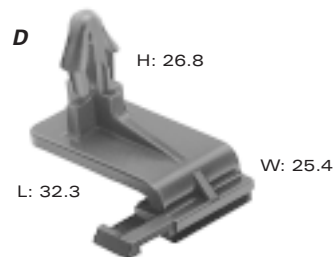

Connectors are positively positioned within the vehicle via the use of Delphi Packard's integral connector clips. These clips are easily assembled to the connectors and reliably remain in position. Designs incorporate features that prevent movement or rattling regardless of driving conditions.

A PART NO: 12186353
DESCRIPTION: Clip (Self Locking)
SIZE: 25.4L x 24.8H x 8.5W
COLOR: Black
MATERIAL: PA66 HS IM

D PART NO: 12110517
DESCRIPTION: Clip (Self Locking)
SIZE: 32.3L x 26.8H x 25.4W
COLOR: Black
MATERIAL: PA66 HS IM

B PART NO: 12047835
DESCRIPTION: Clip
SIZE: 12.2L x 23.8H x 8.4W
COLOR: Black
MATERIAL: PA6
NOTE: Attach by sonic weld (preferred) or adhesive.

E PART NO: 12110783
DESCRIPTION: Clip (Self Locking)
SIZE: 25.4L x 25.8H x 16.0W
COLOR: Black
MATERIAL: PA66 HS IM

C PART NO: 12084149 (Black)
MATERIAL: PP IM
PART NO: 12110290 (Gray)
MATERIAL: PA66 HS IM
DESCRIPTION: Clip (Self Locking)
SIZE: 25.4L x 19.5H x 8.5W

SECTION NOTES:

- Contact your regional support representative at the number listed below.
- Product information shown is a representative sample of the available plastic and metal clips.
- Self-locking clips require connectors with self-locking features.