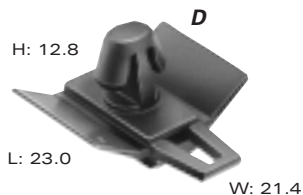

B PART NO: 12047835
DESCRIPTION: Clip
SIZE: 12.2L x 23.8H x 8.4W
COLOR: Black
MATERIAL: PA6
NOTE: Attach by sonic weld (preferred) or adhesive.

E PART NO: 12110783
DESCRIPTION: Clip (Self Locking)
SIZE: 25.4L x 25.8H x 16.0W
COLOR: Black
MATERIAL: PA66 HS IM

C PART NO: 12084149 (Black)
MATERIAL: PP IM
PART NO: 12110290 (Gray)
MATERIAL: PA66 HS IM
DESCRIPTION: Clip (Self Locking)
SIZE: 25.4L x 19.5H x 8.5W

SECTION NOTES:

- Contact your regional support representative at the number listed below.
- Product information shown is a representative sample of the available plastic and metal clips.
- Self-locking clips require connectors with self-locking features.

A PART NO: **08905563**
 DESCRIPTION: Clip
 SIZE: 12.2L x 18.6H x 10.1W
 COLOR: Black
 MATERIAL: PP IM
 NOTE: Attach by sonic weld (preferred) or adhesive.

B PART NO: **12084561**
 DESCRIPTION: Clip
 SIZE: 12.2L x 17.4H x 10.1W
 COLOR: Gray
 MATERIAL: PA66 HS IM
 NOTE: Attach by sonic weld (preferred) or adhesive.

C PART NO: **10717452**
 DESCRIPTION: Clip (Self-Locking)
 SIZE: 19.0L x 13.0H x 13.0W
 COLOR: Black
 MATERIAL: PA66

D PART NO: **15439875**
 DESCRIPTION: Clip (Self-Locking)
 SIZE: 23.0L x 12.8H x 21.4W
 COLOR: Black
 MATERIAL: PA66