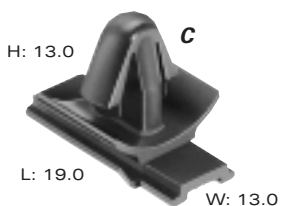

B PART NO: 12047835
DESCRIPTION: Clip
SIZE: 12.2L x 23.8H x 8.4W
COLOR: Black
MATERIAL: PA6
NOTE: Attach by sonic weld (preferred) or adhesive.

E PART NO: 12110783
DESCRIPTION: Clip (Self Locking)
SIZE: 25.4L x 25.8H x 16.0W
COLOR: Black
MATERIAL: PA66 HS IM

C PART NO: 12084149 (Black)
MATERIAL: PP IM
PART NO: 12110290 (Gray)
MATERIAL: PA66 HS IM
DESCRIPTION: Clip (Self Locking)
SIZE: 25.4L x 19.5H x 8.5W

SECTION NOTES:

- Contact your regional support representative at the number listed below.
- Product information shown is a representative sample of the available plastic and metal clips.
- Self-locking clips require connectors with self-locking features.

A PART NO: **08905563**
 DESCRIPTION: Clip
 SIZE: 12.2L x 18.6H x 10.1W
 COLOR: Black
 MATERIAL: PP IM
 NOTE: Attach by sonic weld (preferred) or adhesive.

B PART NO: **12084561**
 DESCRIPTION: Clip
 SIZE: 12.2L x 17.4H x 10.1W
 COLOR: Gray
 MATERIAL: PA66 HS IM
 NOTE: Attach by sonic weld (preferred) or adhesive.

C PART NO: **10717452**
 DESCRIPTION: Clip (Self-Locking)
 SIZE: 19.0L x 13.0H x 13.0W
 COLOR: Black
 MATERIAL: PA66

D PART NO: **15439875**
 DESCRIPTION: Clip (Self-Locking)
 SIZE: 23.0L x 12.8H x 21.4W
 COLOR: Black
 MATERIAL: PA66