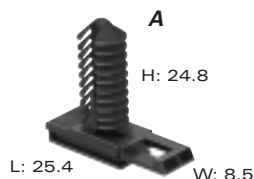

Connectors are positively positioned within the vehicle via the use of Delphi Packard's integral connector clips. These clips are easily assembled to the connectors and reliably remain in position. Designs incorporate features that prevent movement or rattling regardless of driving conditions.

A PART NO: 12186353
DESCRIPTION: Clip (Self Locking)
SIZE: 25.4L x 24.8H x 8.5W
COLOR: Black
MATERIAL: PA66 HS IM

D PART NO: 12110517
DESCRIPTION: Clip (Self Locking)
SIZE: 32.3L x 26.8H x 25.4W
COLOR: Black
MATERIAL: PA66 HS IM

B PART NO: 12047835
DESCRIPTION: Clip
SIZE: 12.2L x 23.8H x 8.4W
COLOR: Black
MATERIAL: PA6
NOTE: Attach by sonic weld (preferred) or adhesive.

E PART NO: 12110783
DESCRIPTION: Clip (Self Locking)
SIZE: 25.4L x 25.8H x 16.0W
COLOR: Black
MATERIAL: PA66 HS IM

C PART NO: 12084149 (Black)
MATERIAL: PP IM
PART NO: 12110290 (Gray)
MATERIAL: PA66 HS IM
DESCRIPTION: Clip (Self Locking)
SIZE: 25.4L x 19.5H x 8.5W

SECTION NOTES:

- Contact your regional support representative at the number listed below.
- Product information shown is a representative sample of the available plastic and metal clips.
- Self-locking clips require connectors with self-locking features.