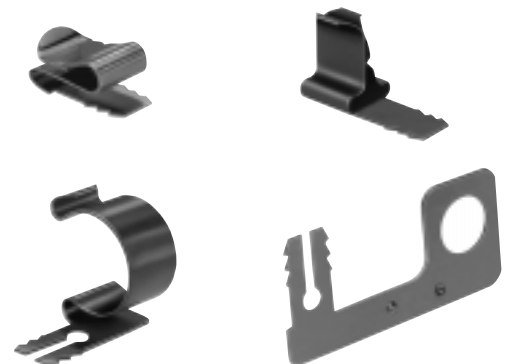

Connectors are positively positioned within the vehicle via the use of Delphi Packard's integral connector clips. These clips are easily assembled to the connectors and reliably remain in position. Designs incorporate features that prevent movement or rattling regardless of driving conditions.

E PART NO: **15427170**
 DESCRIPTION: Clip (Self-Locking)
 SIZE: 23.0L x 12.8H x 21.4W
 COLOR: Black
 MATERIAL: PA66

F PART NO: **10720007**
 DESCRIPTION: Tube Clip (Self-Locking)
 SIZE: 19.5L x 24.0H x 21.0W
 COLOR: Black
 MATERIAL: PA66

<http://delphi.com/products/connect>

A PART NO: **12147875**
 DESCRIPTION: Harness Clip
 SIZE: 9.0L x 13.2H x 42.2W
 COLOR: Black
 MATERIAL: PA66

C PART NO: **10719204**
 DESCRIPTION: Fixing Clip
 SIZE: 11.5L x 17.0H x 20.0W
 COLOR: Black
 MATERIAL: PA66

B PART NO: **15344856**
 DESCRIPTION: Harness Clip
 SIZE: 9.0L x 14.2H x 36.2W
 COLOR: Natural
 MATERIAL: PP

Metal Clips

SECTION NOTES:

- Contact your regional support representative at the number listed below.
- Product information shown is a representative sample of the available plastic and metal clips.
- Self-locking clips require connectors with self-locking features.
- Attach by Hand Arbor or air assist machine.