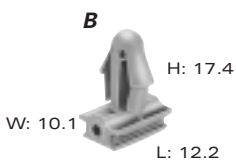

A PART NO: 12186353
DESCRIPTION: Clip (Self Locking)
SIZE: 25.4L x 24.8H x 8.5W
COLOR: Black
MATERIAL: PA66 HS IM

D PART NO: 12110517
DESCRIPTION: Clip (Self Locking)
SIZE: 32.3L x 26.8H x 25.4W
COLOR: Black
MATERIAL: PA66 HS IM

B PART NO: 12047835
DESCRIPTION: Clip
SIZE: 12.2L x 23.8H x 8.4W
COLOR: Black
MATERIAL: PA6
NOTE: Attach by sonic weld (preferred) or adhesive.

E PART NO: 12110783
DESCRIPTION: Clip (Self Locking)
SIZE: 25.4L x 25.8H x 16.0W
COLOR: Black
MATERIAL: PA66 HS IM

C PART NO: 12084149 (Black)
MATERIAL: PP IM
PART NO: 12110290 (Gray)
MATERIAL: PA66 HS IM
DESCRIPTION: Clip (Self Locking)
SIZE: 25.4L x 19.5H x 8.5W

SECTION NOTES:

- Contact your regional support representative at the number listed below.
- Product information shown is a representative sample of the available plastic and metal clips.
- Self-locking clips require connectors with self-locking features.

A PART NO: **08905563**
 DESCRIPTION: Clip
 SIZE: 12.2L x 18.6H x 10.1W
 COLOR: Black
 MATERIAL: PP IM
 NOTE: Attach by sonic weld (preferred) or adhesive.

B PART NO: **12084561**
 DESCRIPTION: Clip
 SIZE: 12.2L x 17.4H x 10.1W
 COLOR: Gray
 MATERIAL: PA66 HS IM
 NOTE: Attach by sonic weld (preferred) or adhesive.