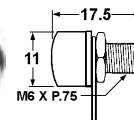

CHASSIS BANANA JACKS

- 31-401-0 Black
- 31-402-0 Red
- 31-400-2 Pkg (2)