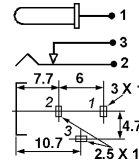

- 31-155-0 2.1mm
  - 31-155A-0* 2.1mm
  - 31-155S-0* 2.1mm
  - 31-156-0 2.5mm
  - 31-156S-0* 2.5mm
2. Use -2 for Display Package

New Item

- 31-155-0 & 31-156-0 PET Material 230 deg. C
- 31-155A ABS Material 150 deg. C
- 31-155S & 31-156S Valox Material 250 deg. C