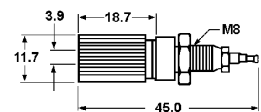

- 31-157-0 2.1mm
  - 31-158-0 2.5mm
- Use -1 for Display Package

- 31-159-0 2.5mm
- Use -2 for Display Package

**CHASSIS BANANA JACKS**

- 31-401-0 Black
- 31-402-0 Red
- 31-400-2 Pkg (2)

**BINDING POSTS**