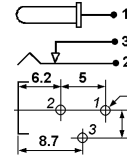

14mm barrel length 4 .3mm cable diameter

**DC POWER JACKS**

- 31-132-0 2.1mm
  - 31-152-0 2.5mm
- Use -1 for Display Package

- 31-133-0 2.1mm
  - 31-153-0 2.5mm
- Use -2 for Display Package

13mm chassis mtg. hole.

- 31-134-0 2.1mm
  - 31-154-0 2.5mm
- Use -2 for Display Package

**DC POWER JACKS cont'd**

Compact isolated chassis mount DC power jack. 8mm mounting hole.

**New Item**

- 31-134M-0 2.1mm
  - 31-154M-0 2.5mm
- Use -2 for Display Package