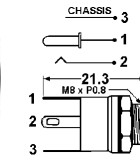

- 31-157-0 2.1mm
  - 31-158-0 2.5mm
2. Use -1 for Display Package