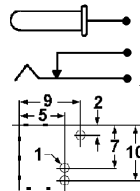

- 31-159-0 2.5mm
2. Use -2 for Display Package