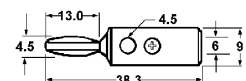

BANANA PLUGS

- 31-461-0 Black
- 31-462-0 Red
- 31-460-2 Pkg 1 red 1 black