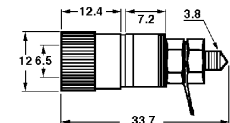

LOW PROFILE BINDING POSTS

- 31-431-0 Black
- 31-432-0 Red
- 31-430-2 Pkg 1 red 1 black